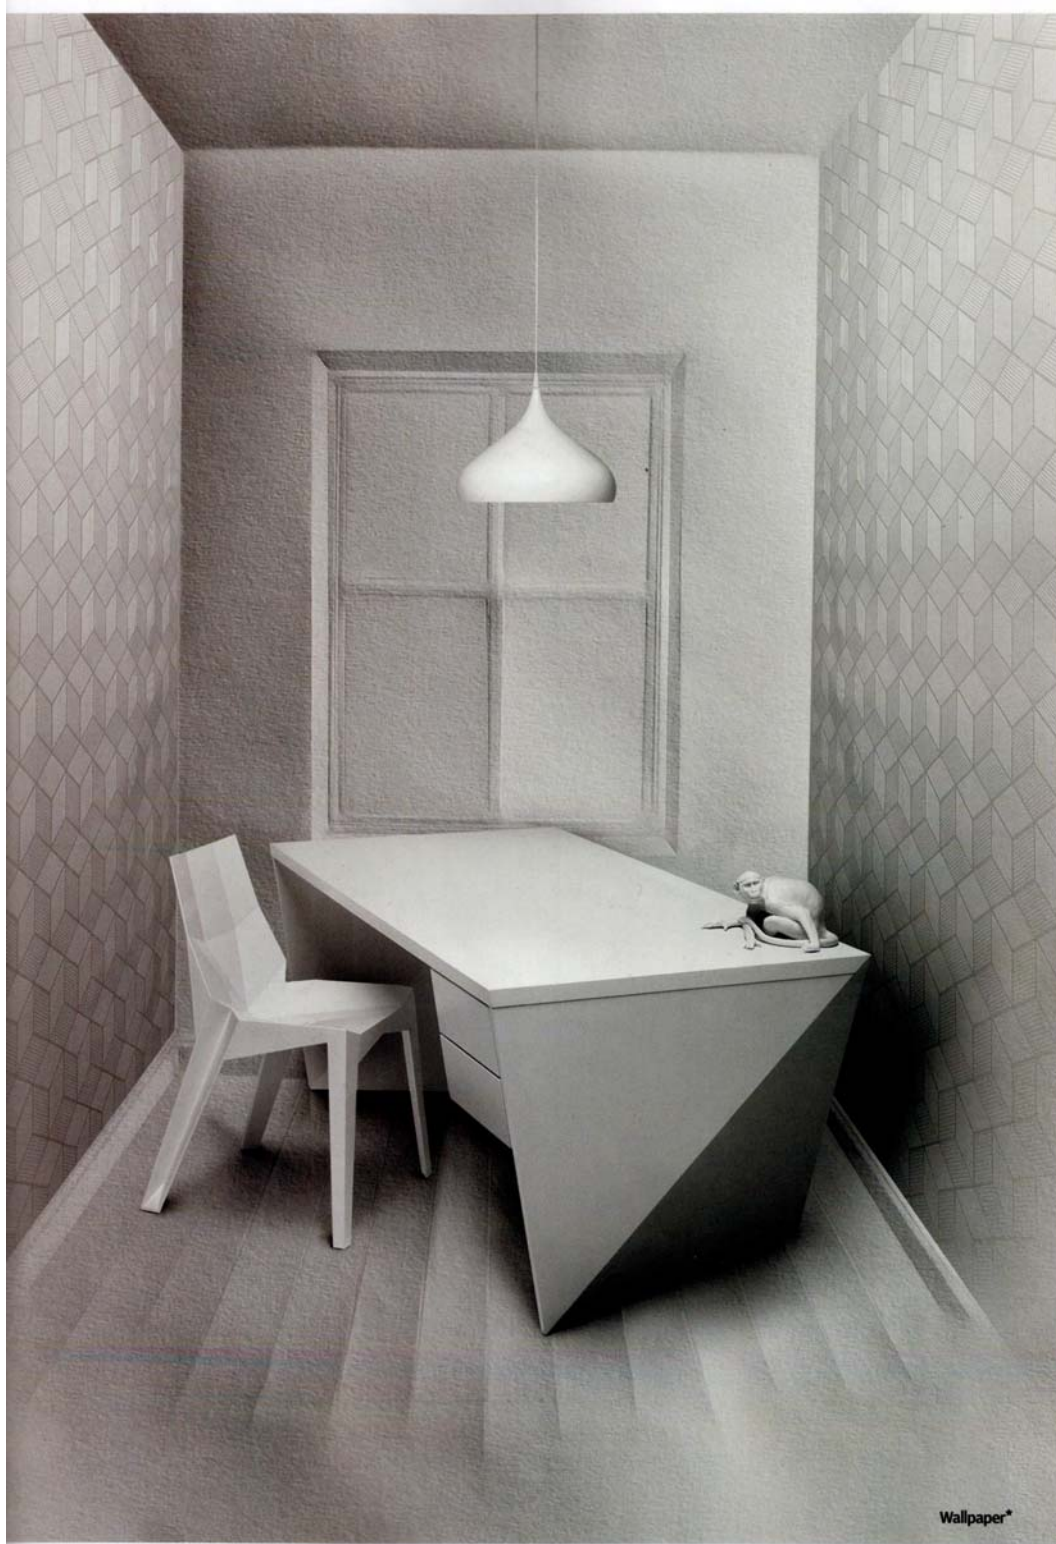

ACTION!

David Lynch and Robert Wilson bring you The Directors' Cut

Isabella Rossellini by Robert Wilson:
see Isabella pucker up using the acetate film inside

224 | SPACE

BRIMFUL OF ASHEN

This page, 'Pipeline' seating, \$11,225, by **Harry Allen**, for **Dune**. 'Familia' teapot, \$200; 'Familia' large mug, \$30, both by **Ole Jensen**, for **Normann Copenhagen**, from **Velocity Art and Design**. 'Pouf 45' cube stool, \$545, by **O Moon**, for **Porada**, from **Eurotrend Furniture**. Floor lamp, \$1,000, by **Andrew James David Montgomery**